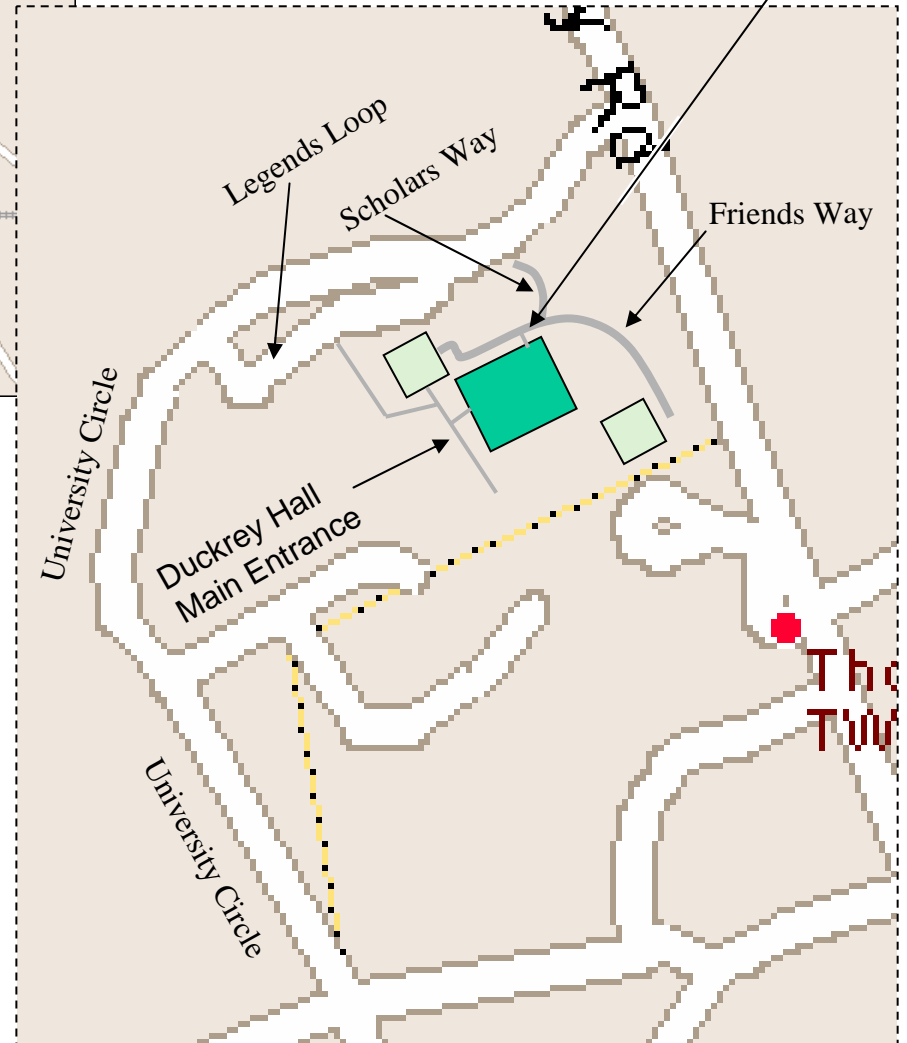

Handicap Parking and Ground Level Entrance:

From University Circle, take Scholars Way to Friends Way.
Enter at North-East Corner of building.

Directions to Meadowcroft Pres Church, meeting at Duckrey Hall, Cheyney University:

Duckrey Hall is located just off of University Circle on the Cheyney Univ. Campus. University Circle runs from Cheyney Rd (near 926) to S. Westtown Road (near Meadowcroft Farm). You can access University Circle from either Cheyney Rd or S. Westtown Road. Once on University Circle, proceed to Legends Loop. Turn into Legends Loop and park in the lot that is located between Legends Loop and University Circle. From the parking lot, follow the walkway down the stairs and curving to the left, to the Duckrey Hall main entrance.

[Note – On occasion, the University Circle entrance from Cheyney Road may be blocked. If this occurs, proceed to the S. Westtown Road/University Circle entrance.]